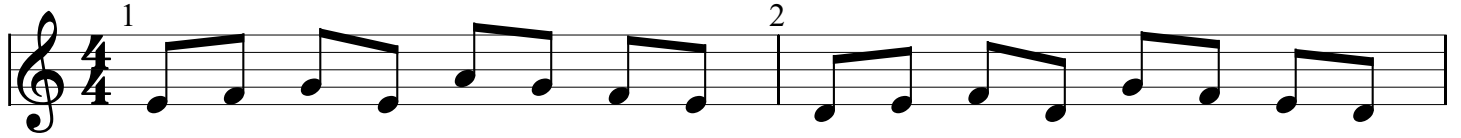

Stups, der kleine Osterhase

Standard tuning

♩ = 72

Refrain

C F G C