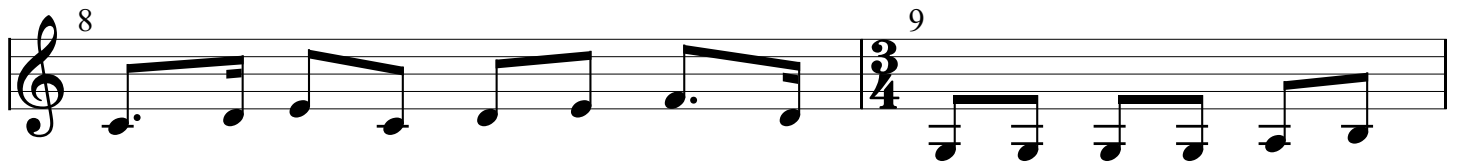

Stups, der kleine Osterhase

Standard tuning

♩ = 72

Refrain

C F G C

Am Dm G C

Strophe

C F G C

Am Dm G

C G C

A7 D7 G C G C