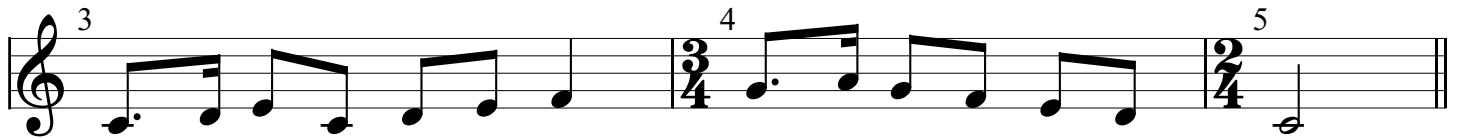

Stups, der kleine Osterhase

Standard tuning

♩ = 72

Refrain

C F G C

Am Dm G C

Strophe

C F G C

Am Dm G

C G C

A7 D7 G C G C